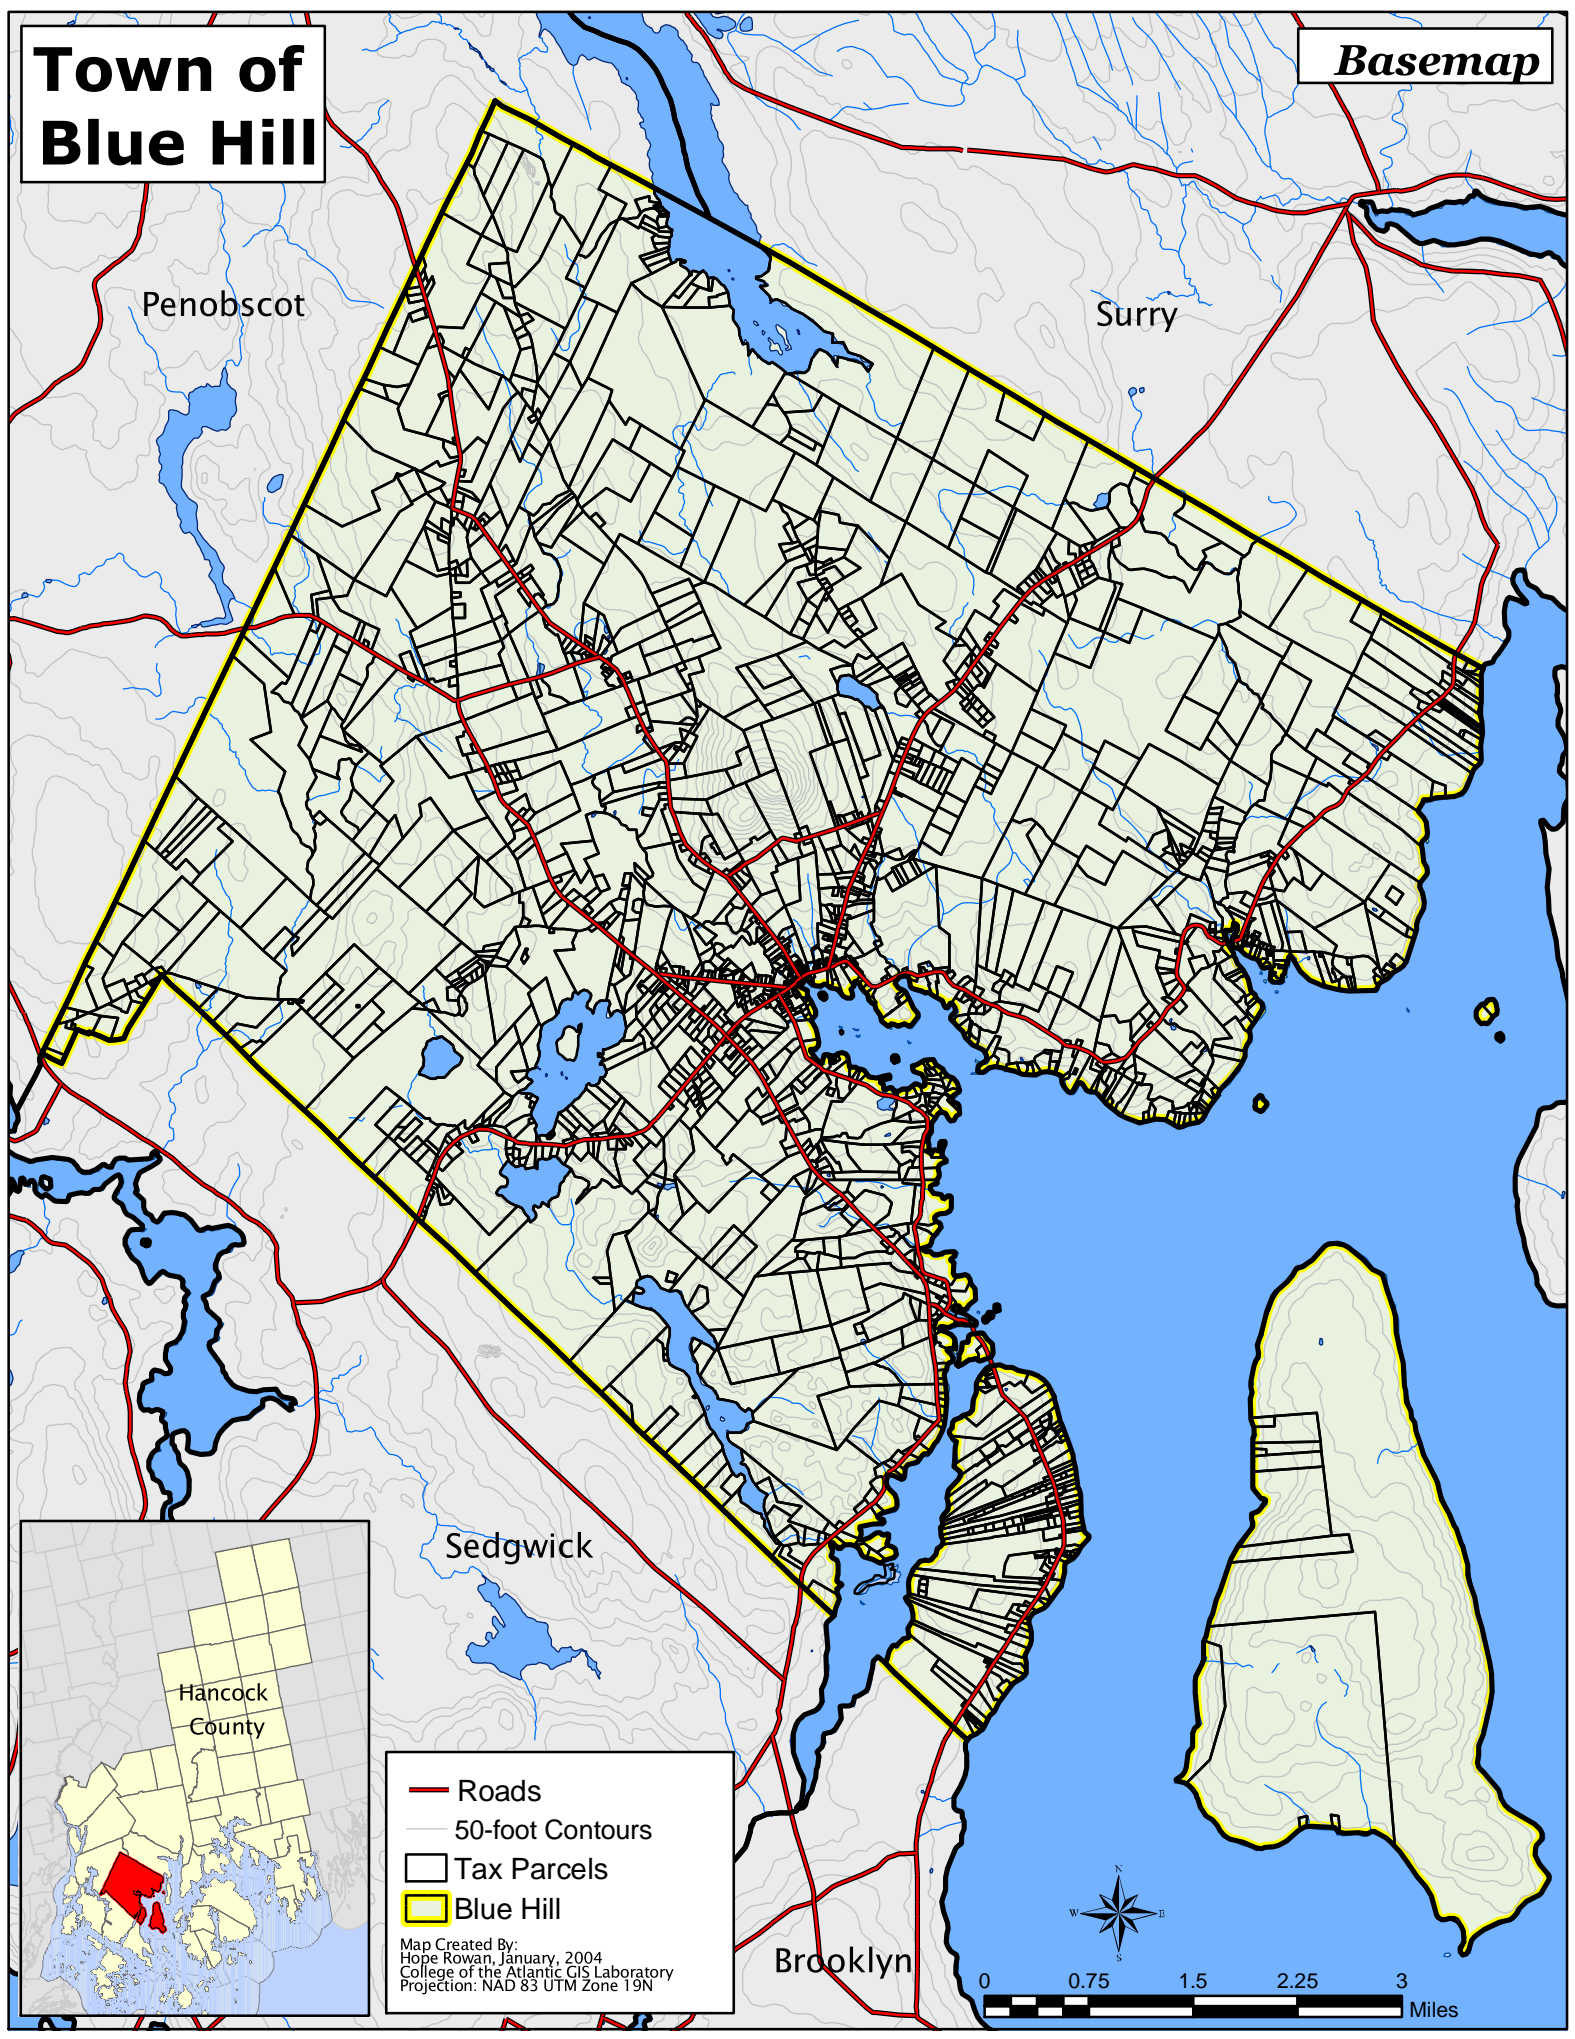

Town of Blue Hill

Basemap

— Roads
— 50-foot Contours
□ Tax Parcels
□ Blue Hill

Map Created By:
Hope Rowan, January, 2004
College of the Atlantic GIS Laboratory
Projection: NAD 83 UTM Zone 19N