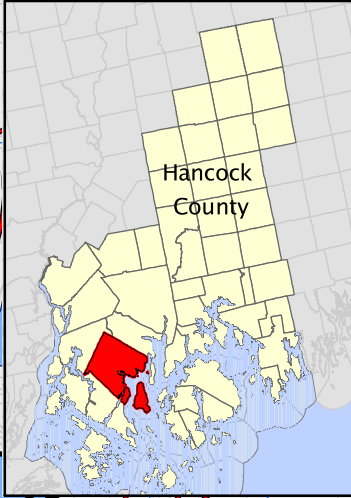

Town of Blue Hill

Basemap

— Roads
— 50-foot Contours
□ Tax Parcels
□ Blue Hill

Map Created By:
Hope Rowan, January, 2004
College of the Atlantic GIS Laboratory
Projection: NAD 83 UTM Zone 19N