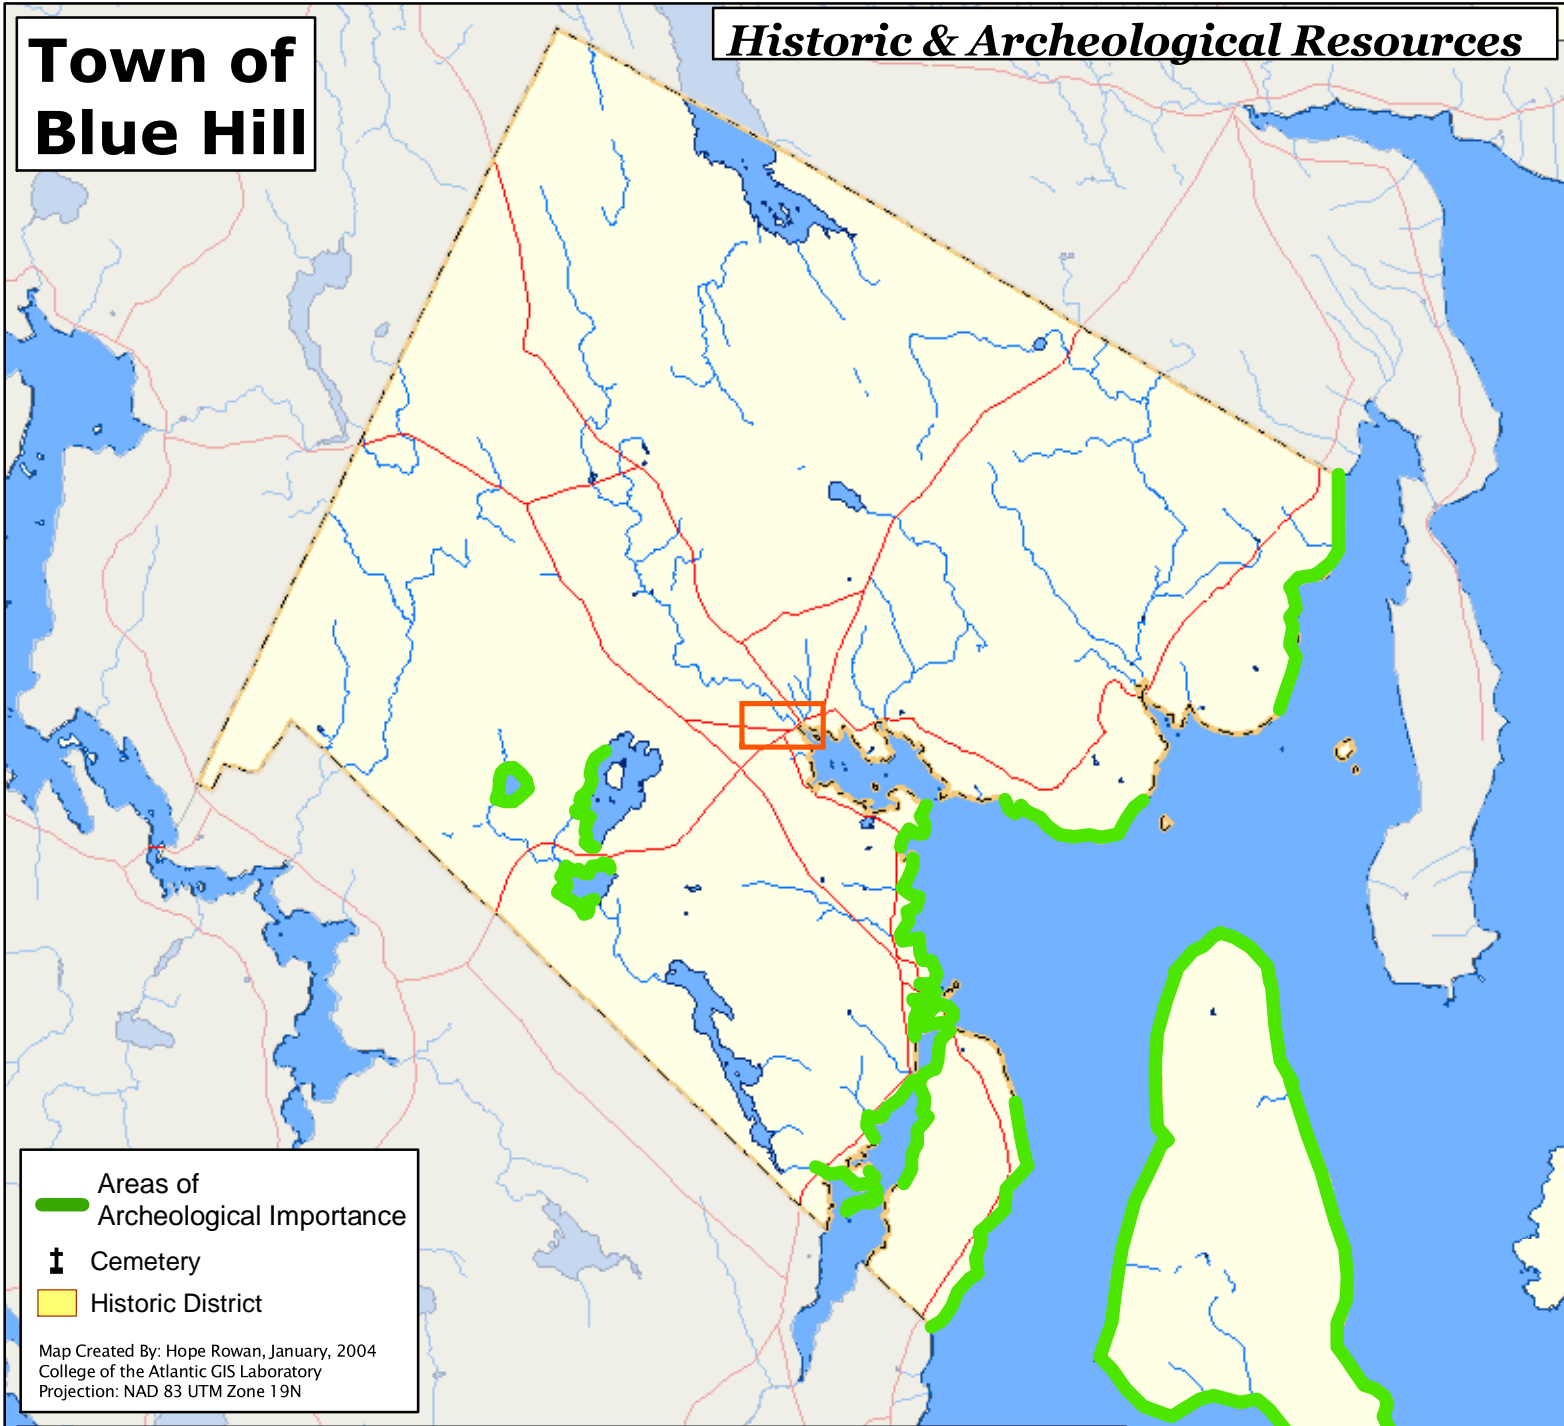

# Town of Blue Hill

## Historic & Archeological Resources

**Areas of Archeological Importance**

**† Cemetery**

**Historic District**

Map Created By: Hope Rowan, January, 2004  
College of the Atlantic GIS Laboratory  
Projection: NAD 83 UTM Zone 19N