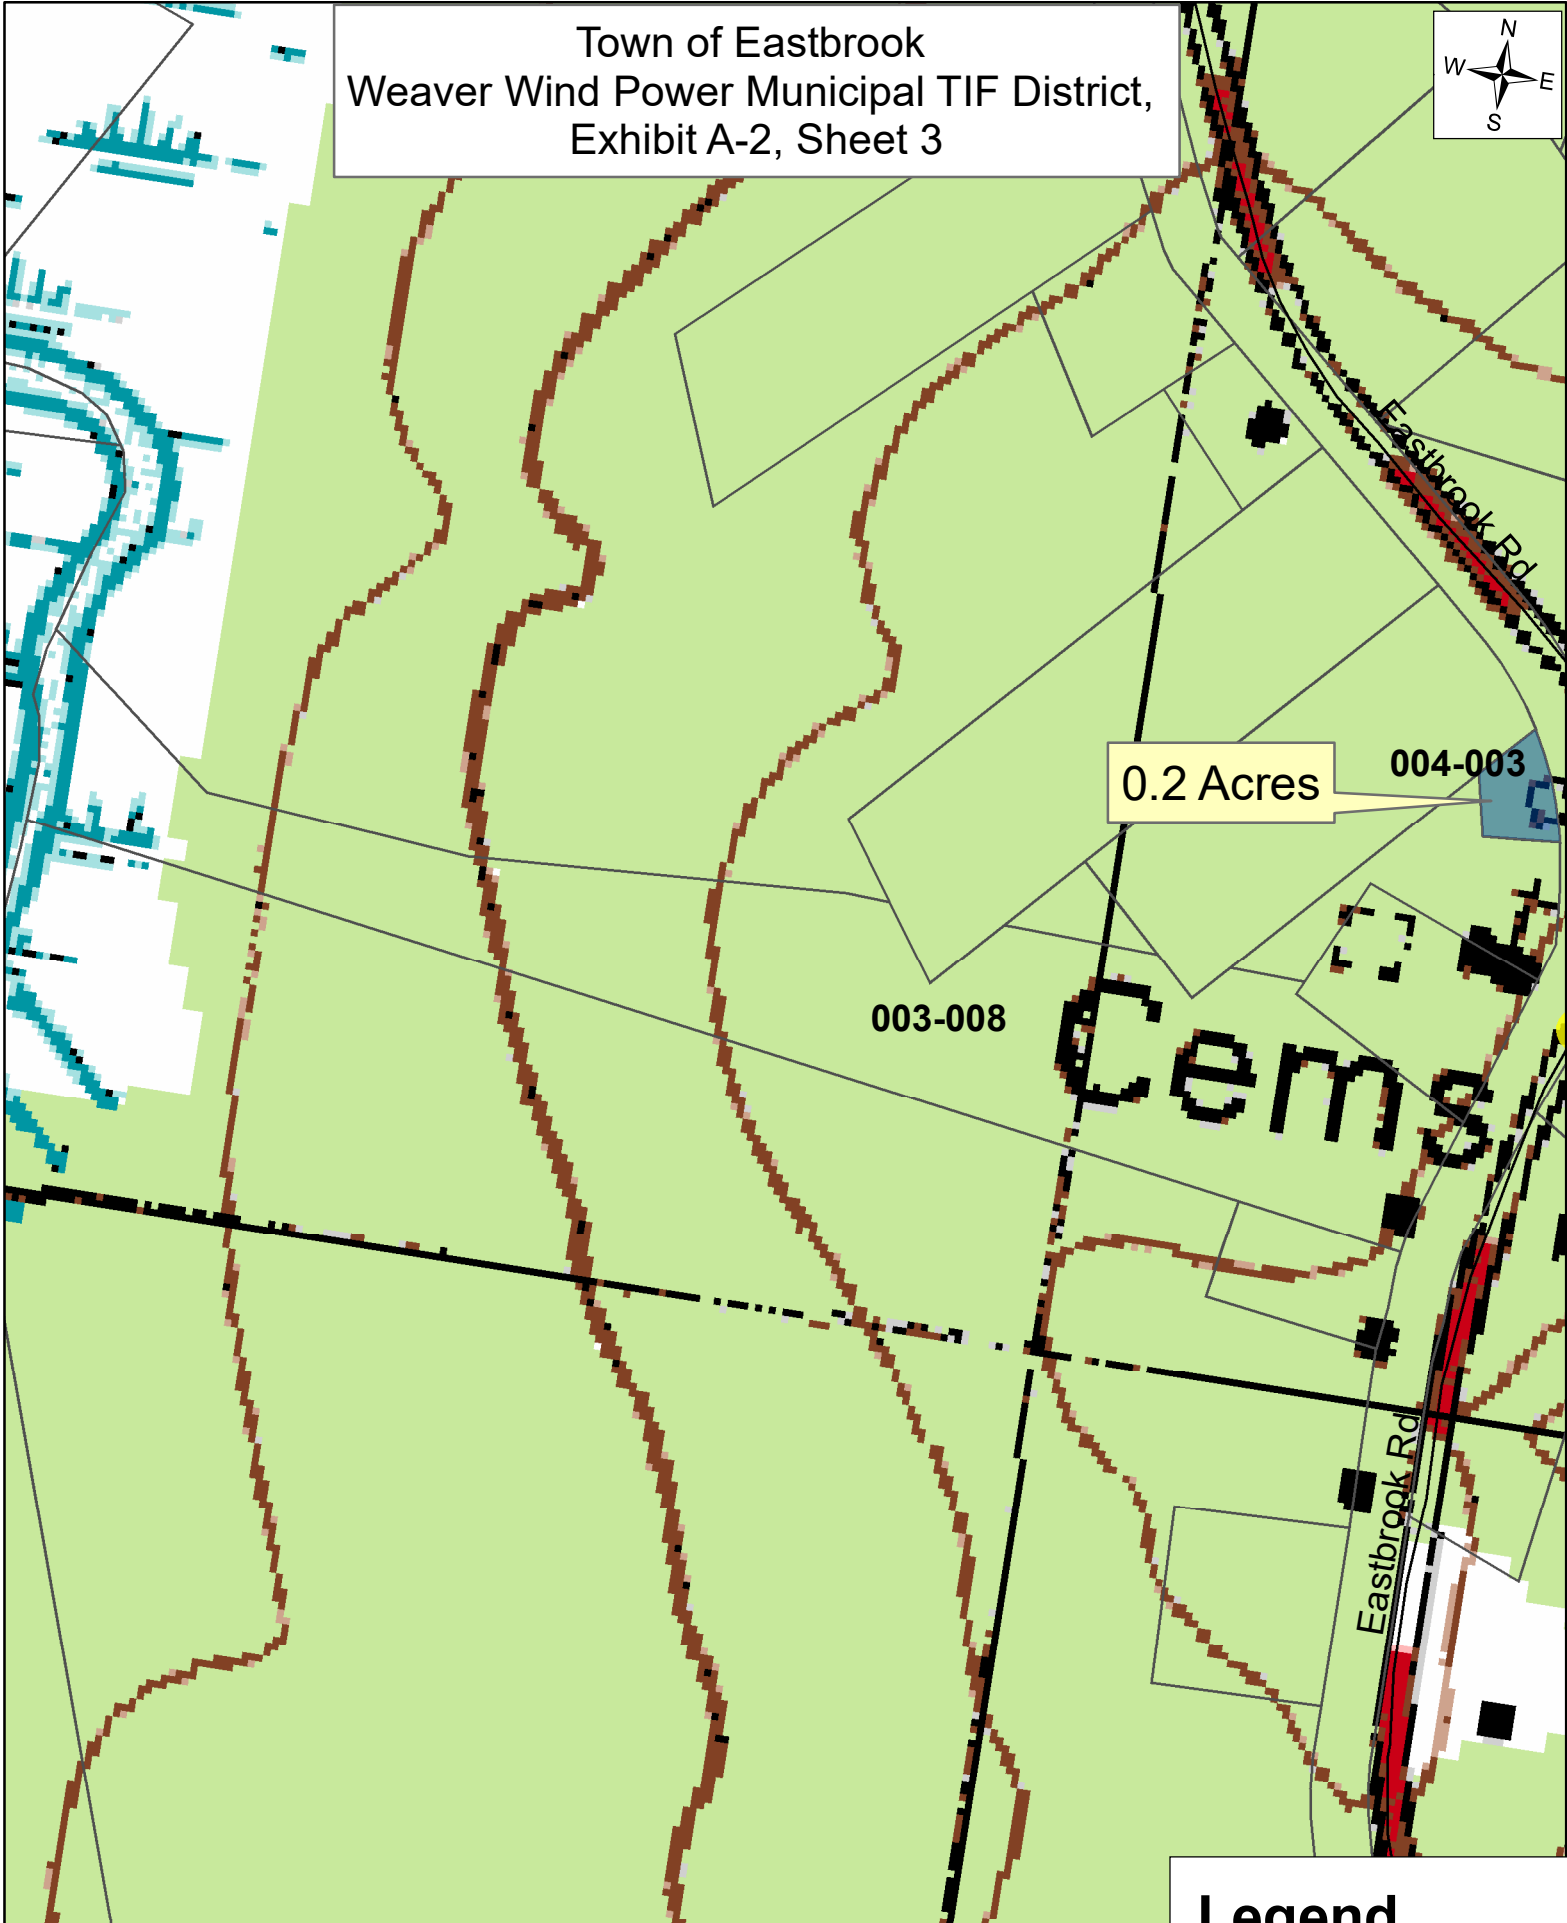

Town of Eastbrook
Weaver Wind Power Municipal TIF District,
Exhibit A-2, Sheet 3

0.2 Acres

004-003

003-008

Cem

Eastbrook Rd

Legend

 Town Tract Parcels