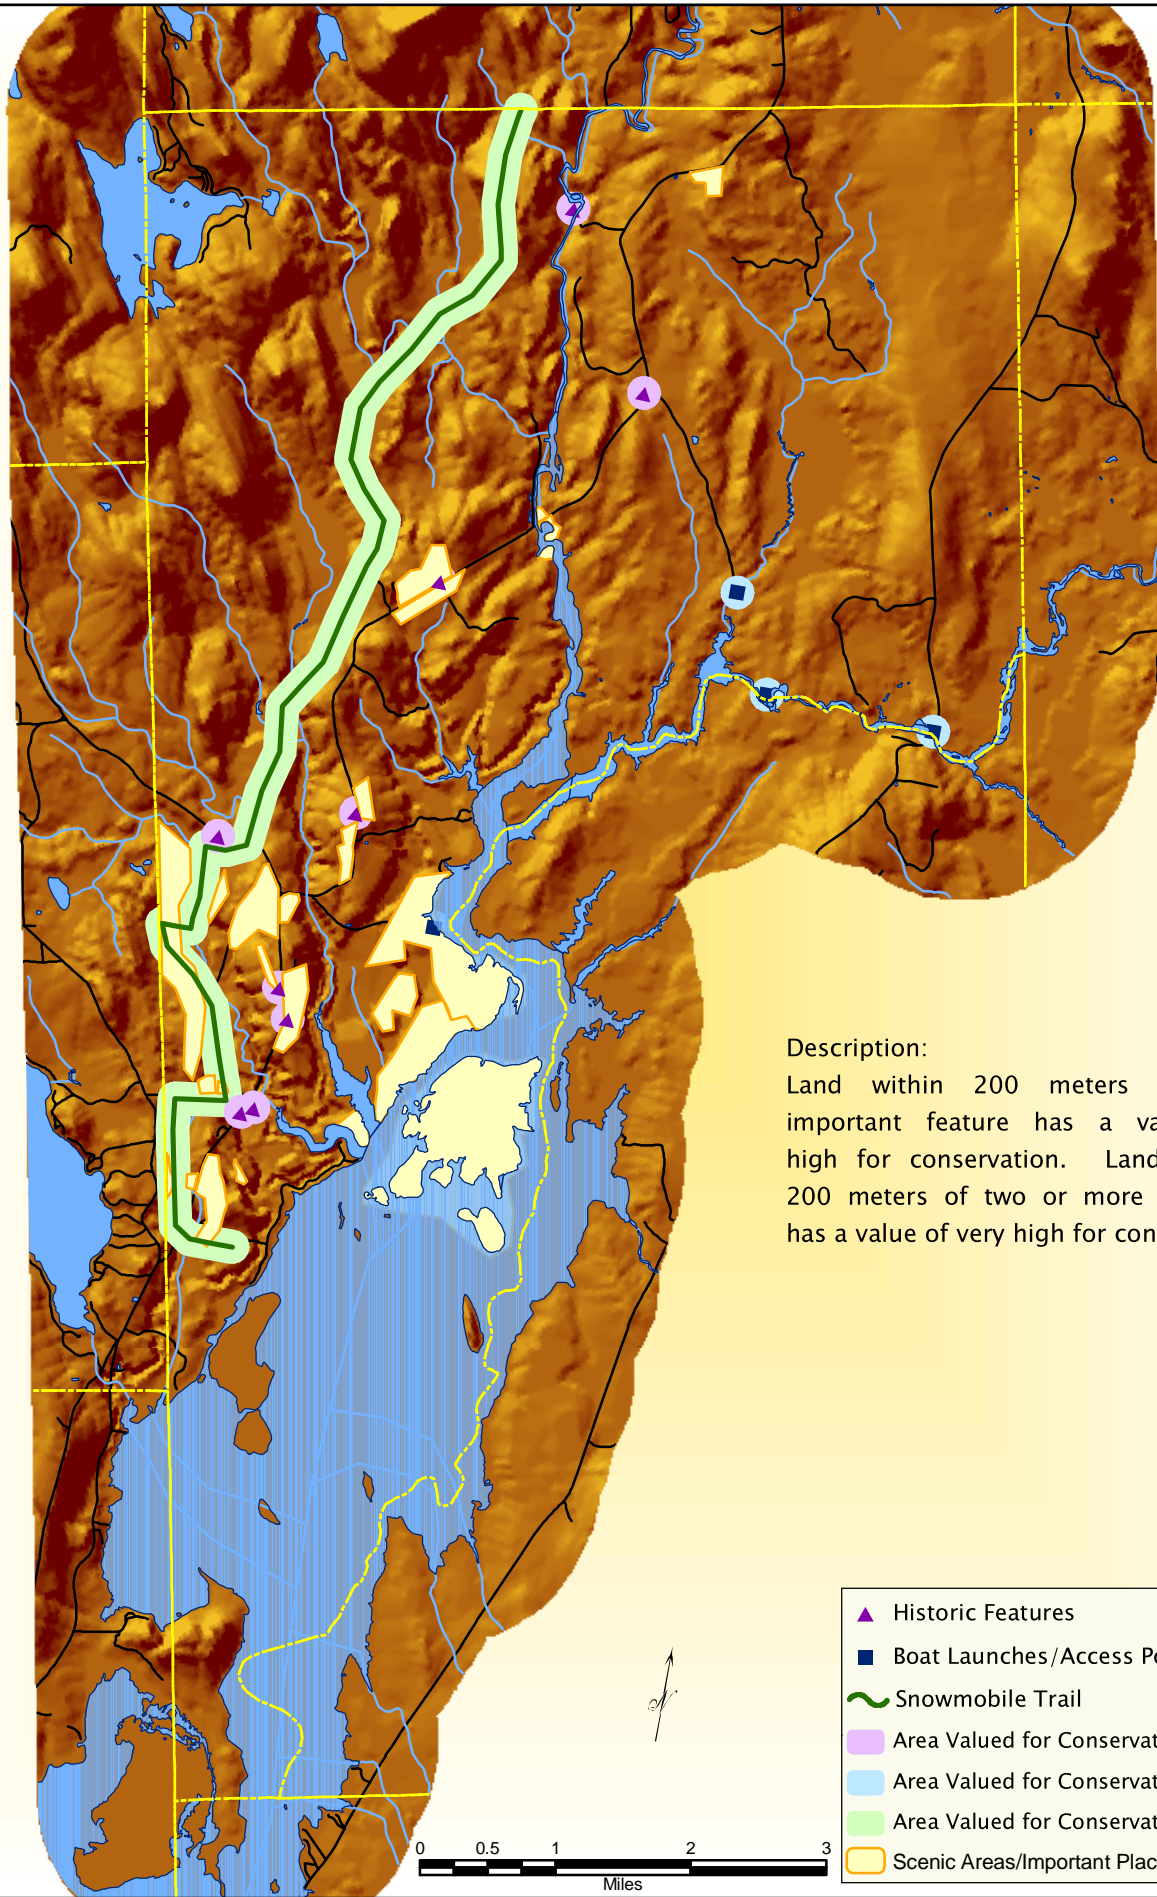

# Mariaville - Cultural Resources

Description:  
Land within 200 meters of an important feature has a value of high for conservation. Land within 200 meters of two or more features has a value of very high for conservation.

- ▲ Historic Features
- Boat Launches/Access Points
- ~ Snowmobile Trail
- Area Valued for Conservation (historic)
- Area Valued for Conservation (boat access)
- Area Valued for Conservation (trails)
- Scenic Areas/Important Places