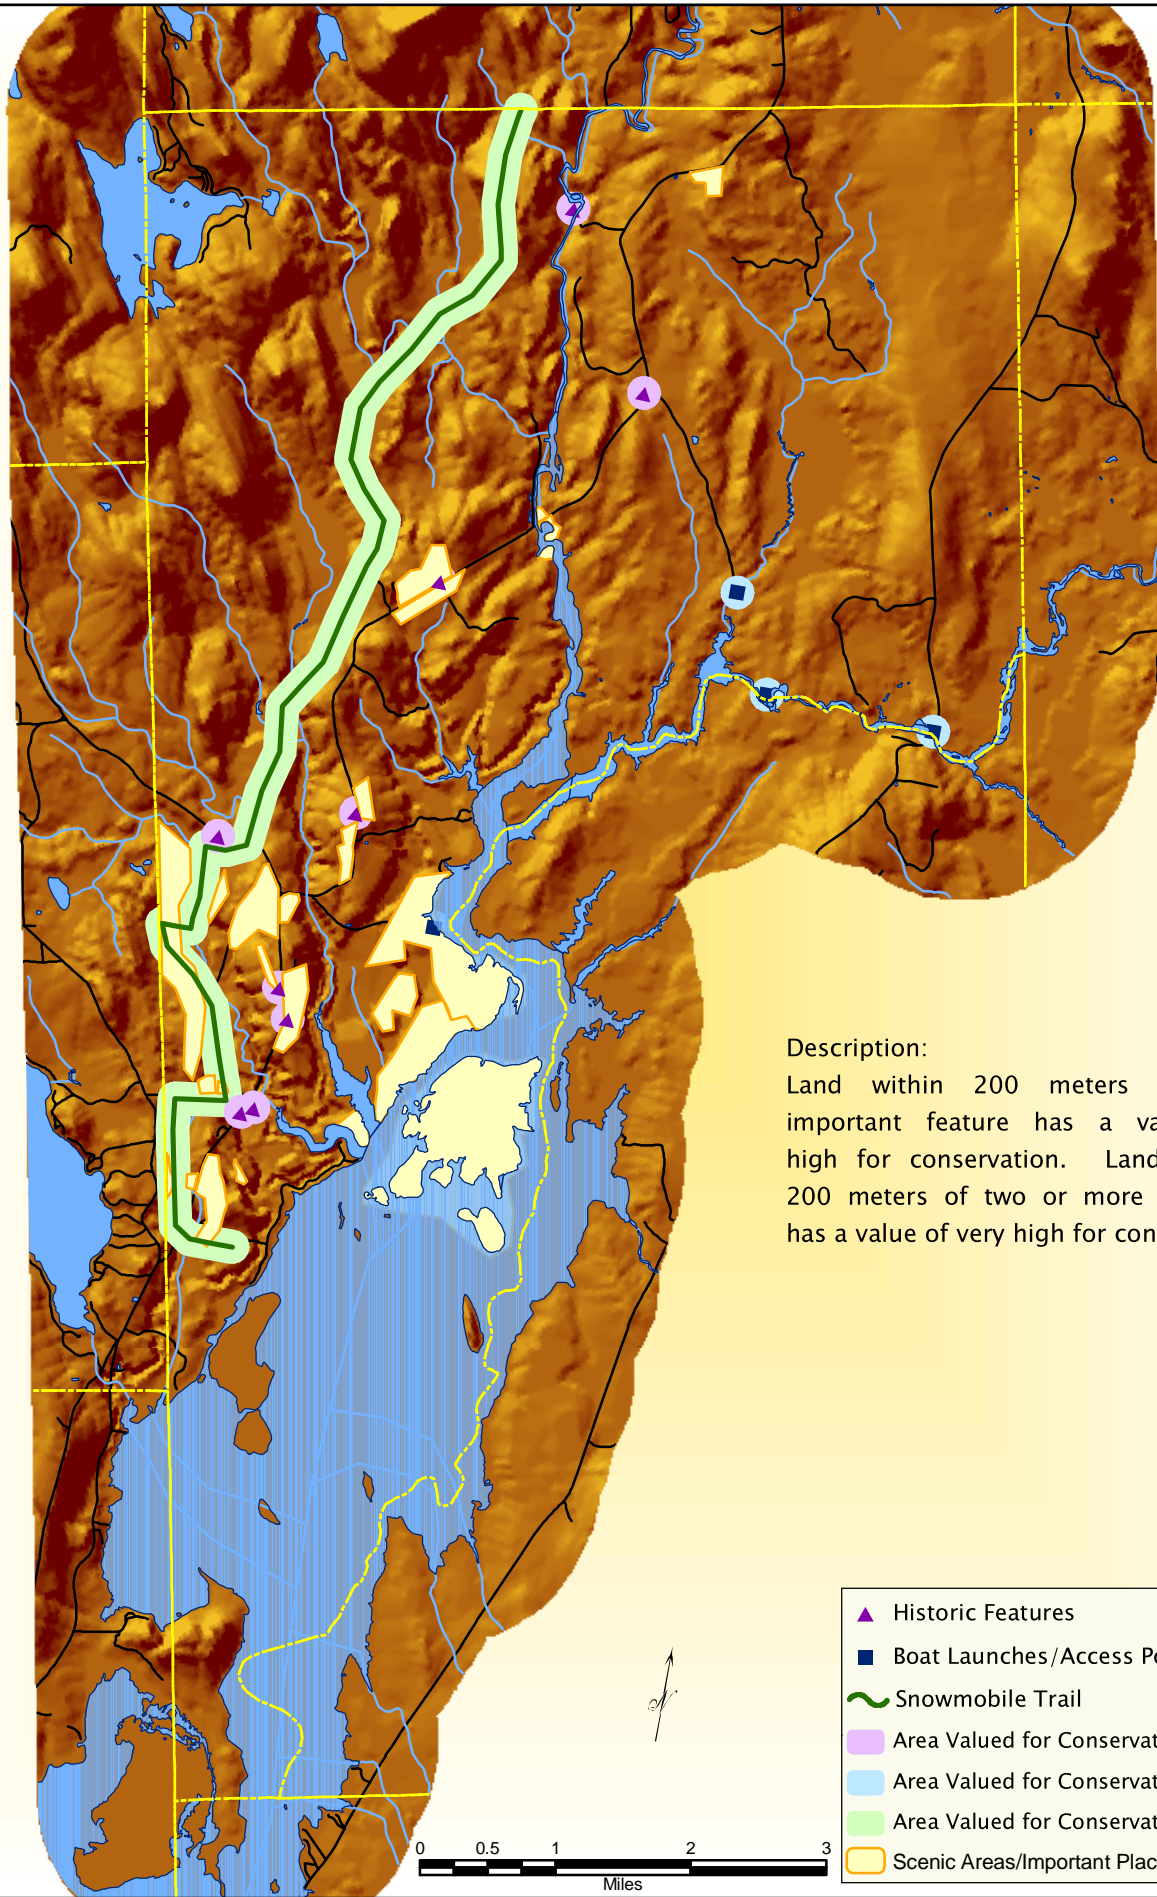

Mariaville - Cultural Resources

Description:
Land within 200 meters of an important feature has a value of high for conservation. Land within 200 meters of two or more features has a value of very high for conservation.

- ▲ Historic Features
- Boat Launches/Access Points
- ~ Snowmobile Trail
- Area Valued for Conservation (historic)
- Area Valued for Conservation (boat access)
- Area Valued for Conservation (trails)
- Scenic Areas/Important Places