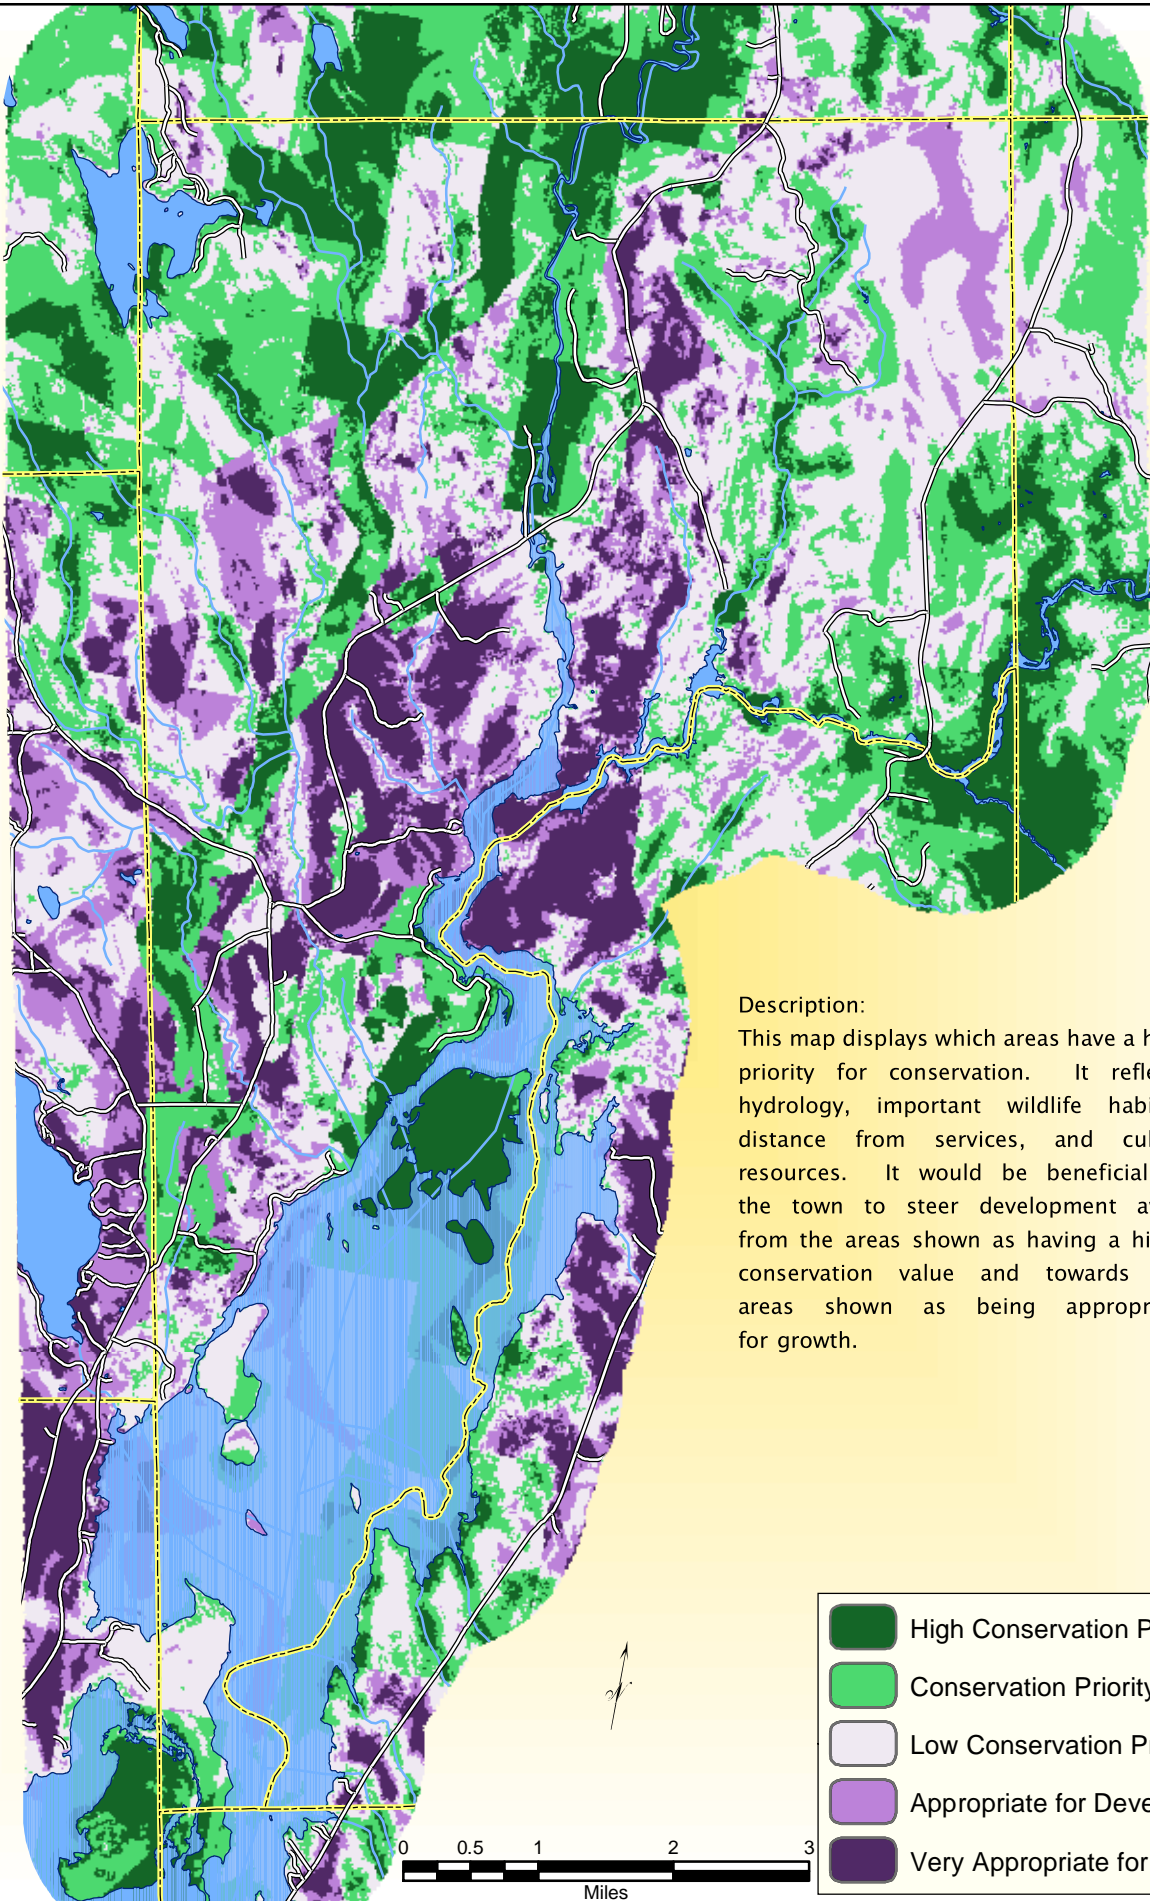

# Mariaville - Conservation Priorities

Description:  
This map displays which areas have a high priority for conservation. It reflects hydrology, important wildlife habitat, distance from services, and cultural resources. It would be beneficial to the town to steer development away from the areas shown as having a high conservation value and towards the areas shown as being appropriate for growth.

- High Conservation Priority
- Conservation Priority
- Low Conservation Priority
- Appropriate for Development
- Very Appropriate for Development