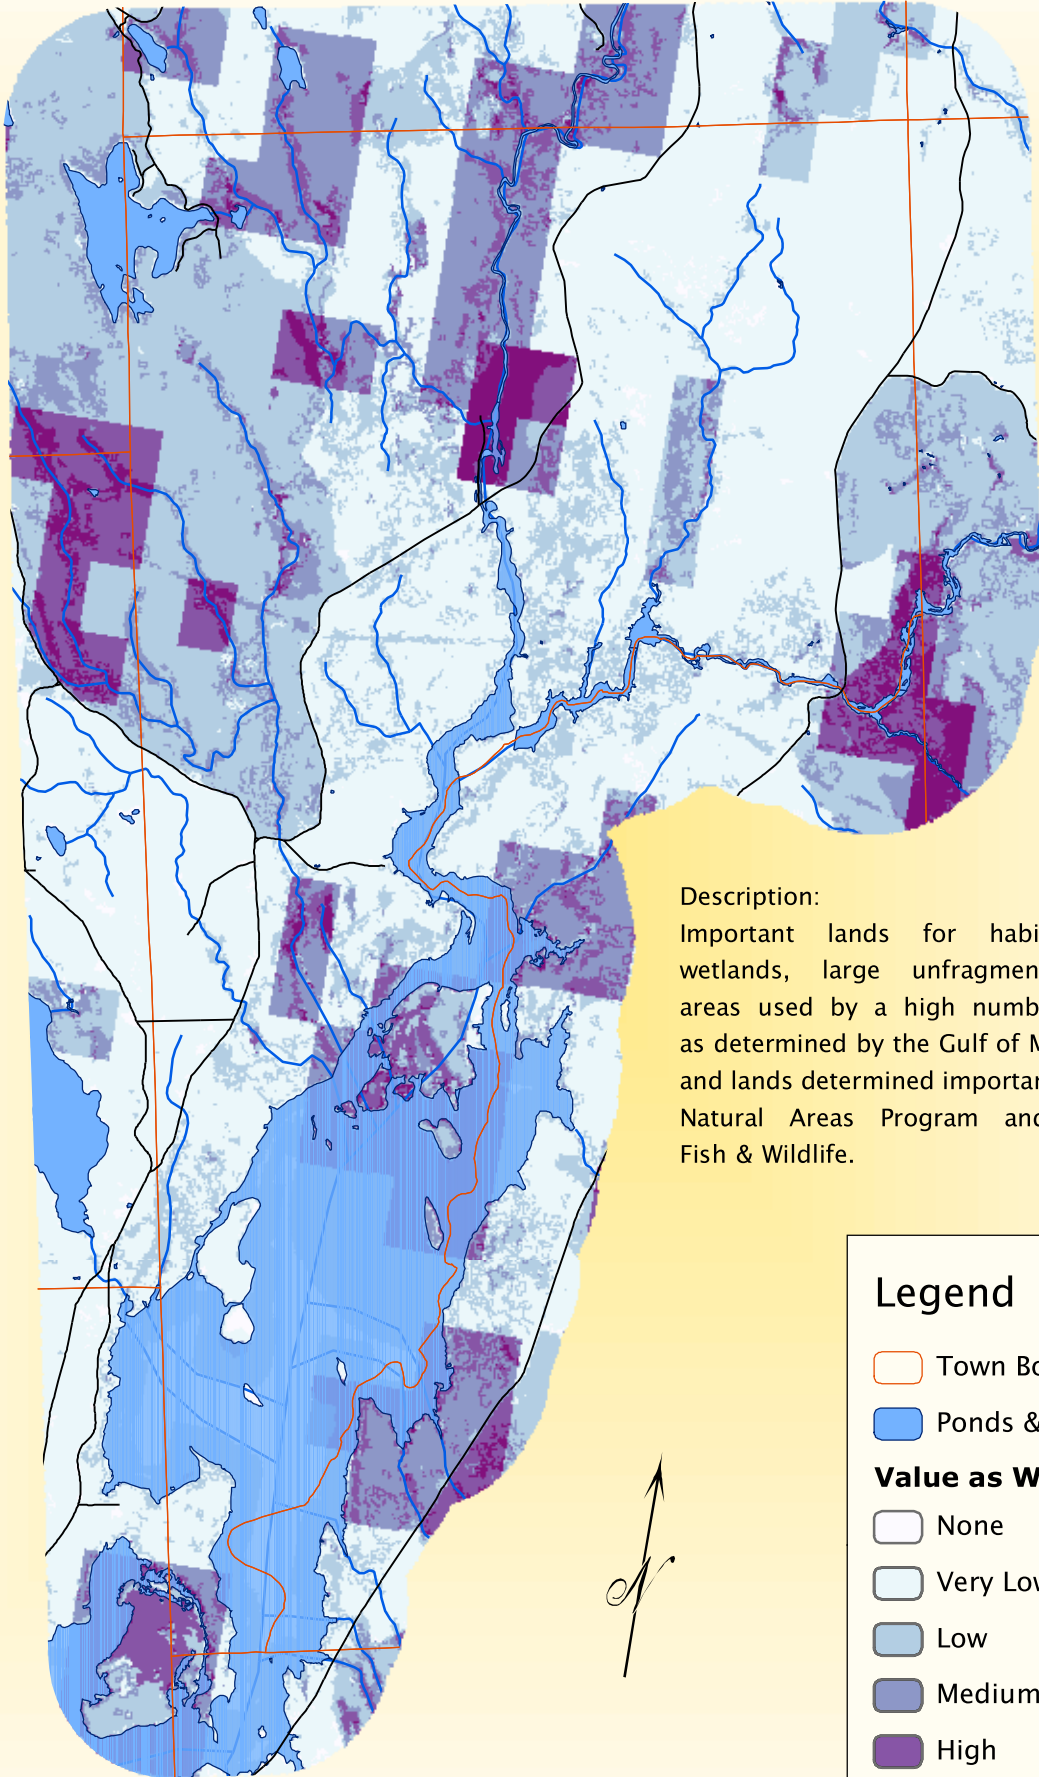

# Mariaville - Wildlife Habitat

**Description:**

Important lands for habitat include wetlands, large unfragmented blocks, areas used by a high number of species as determined by the Gulf of Maine Program, and lands determined important by the Maine Natural Areas Program and by Inland Fish & Wildlife.

## Legend

 Town Boundary

 Ponds & Rivers

### Value as Wildlife Habitat

 None

 Very Low

 Low

 Medium

 High

 Very High

Map Prepared By:  
Hope Rowan  
January 2003