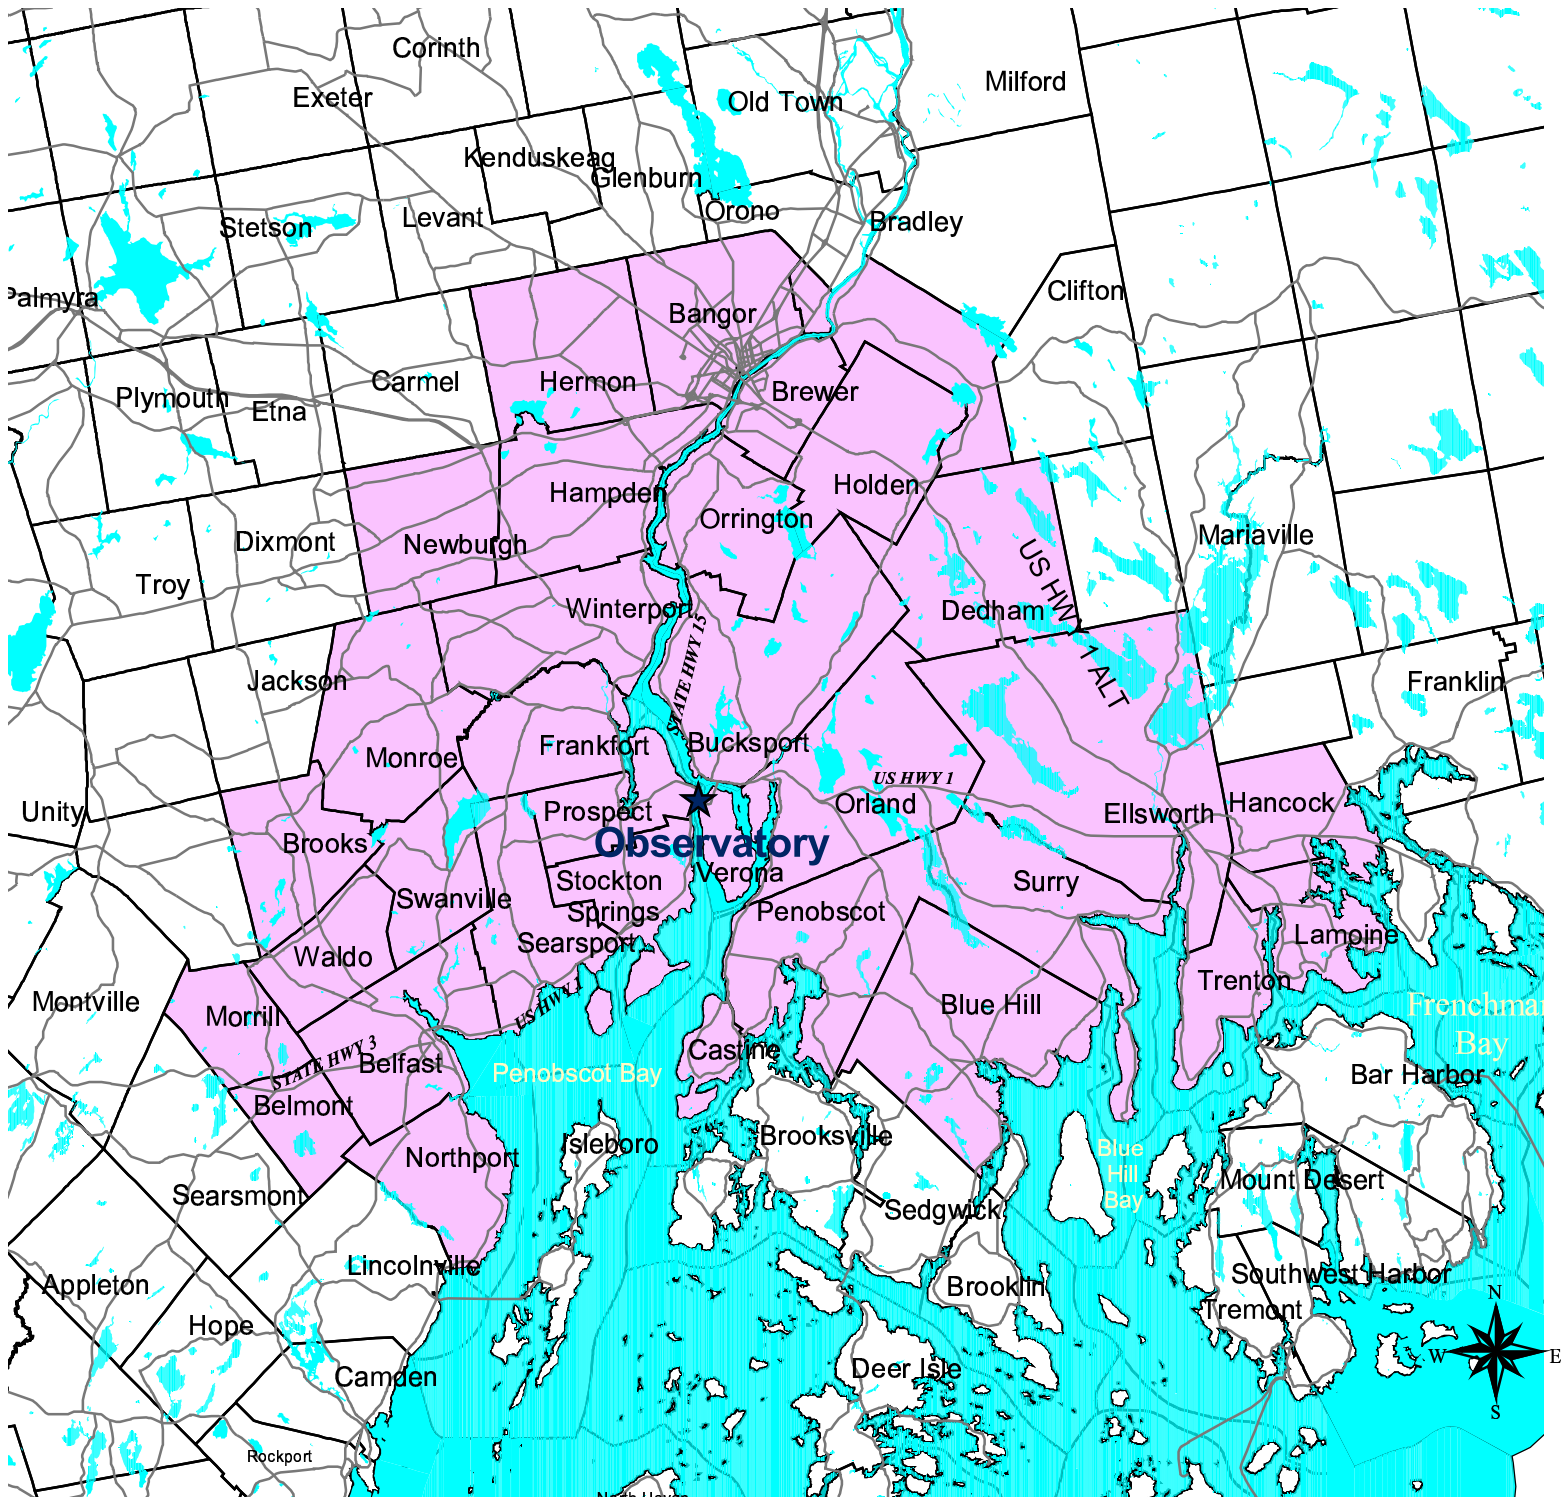

Penobscot Narrows Market Area 35 Minute Drive - Time

10 0 10 Miles

Map prepared by the
Hancock County Planning Commission
Revised: 3/07/07 jhf