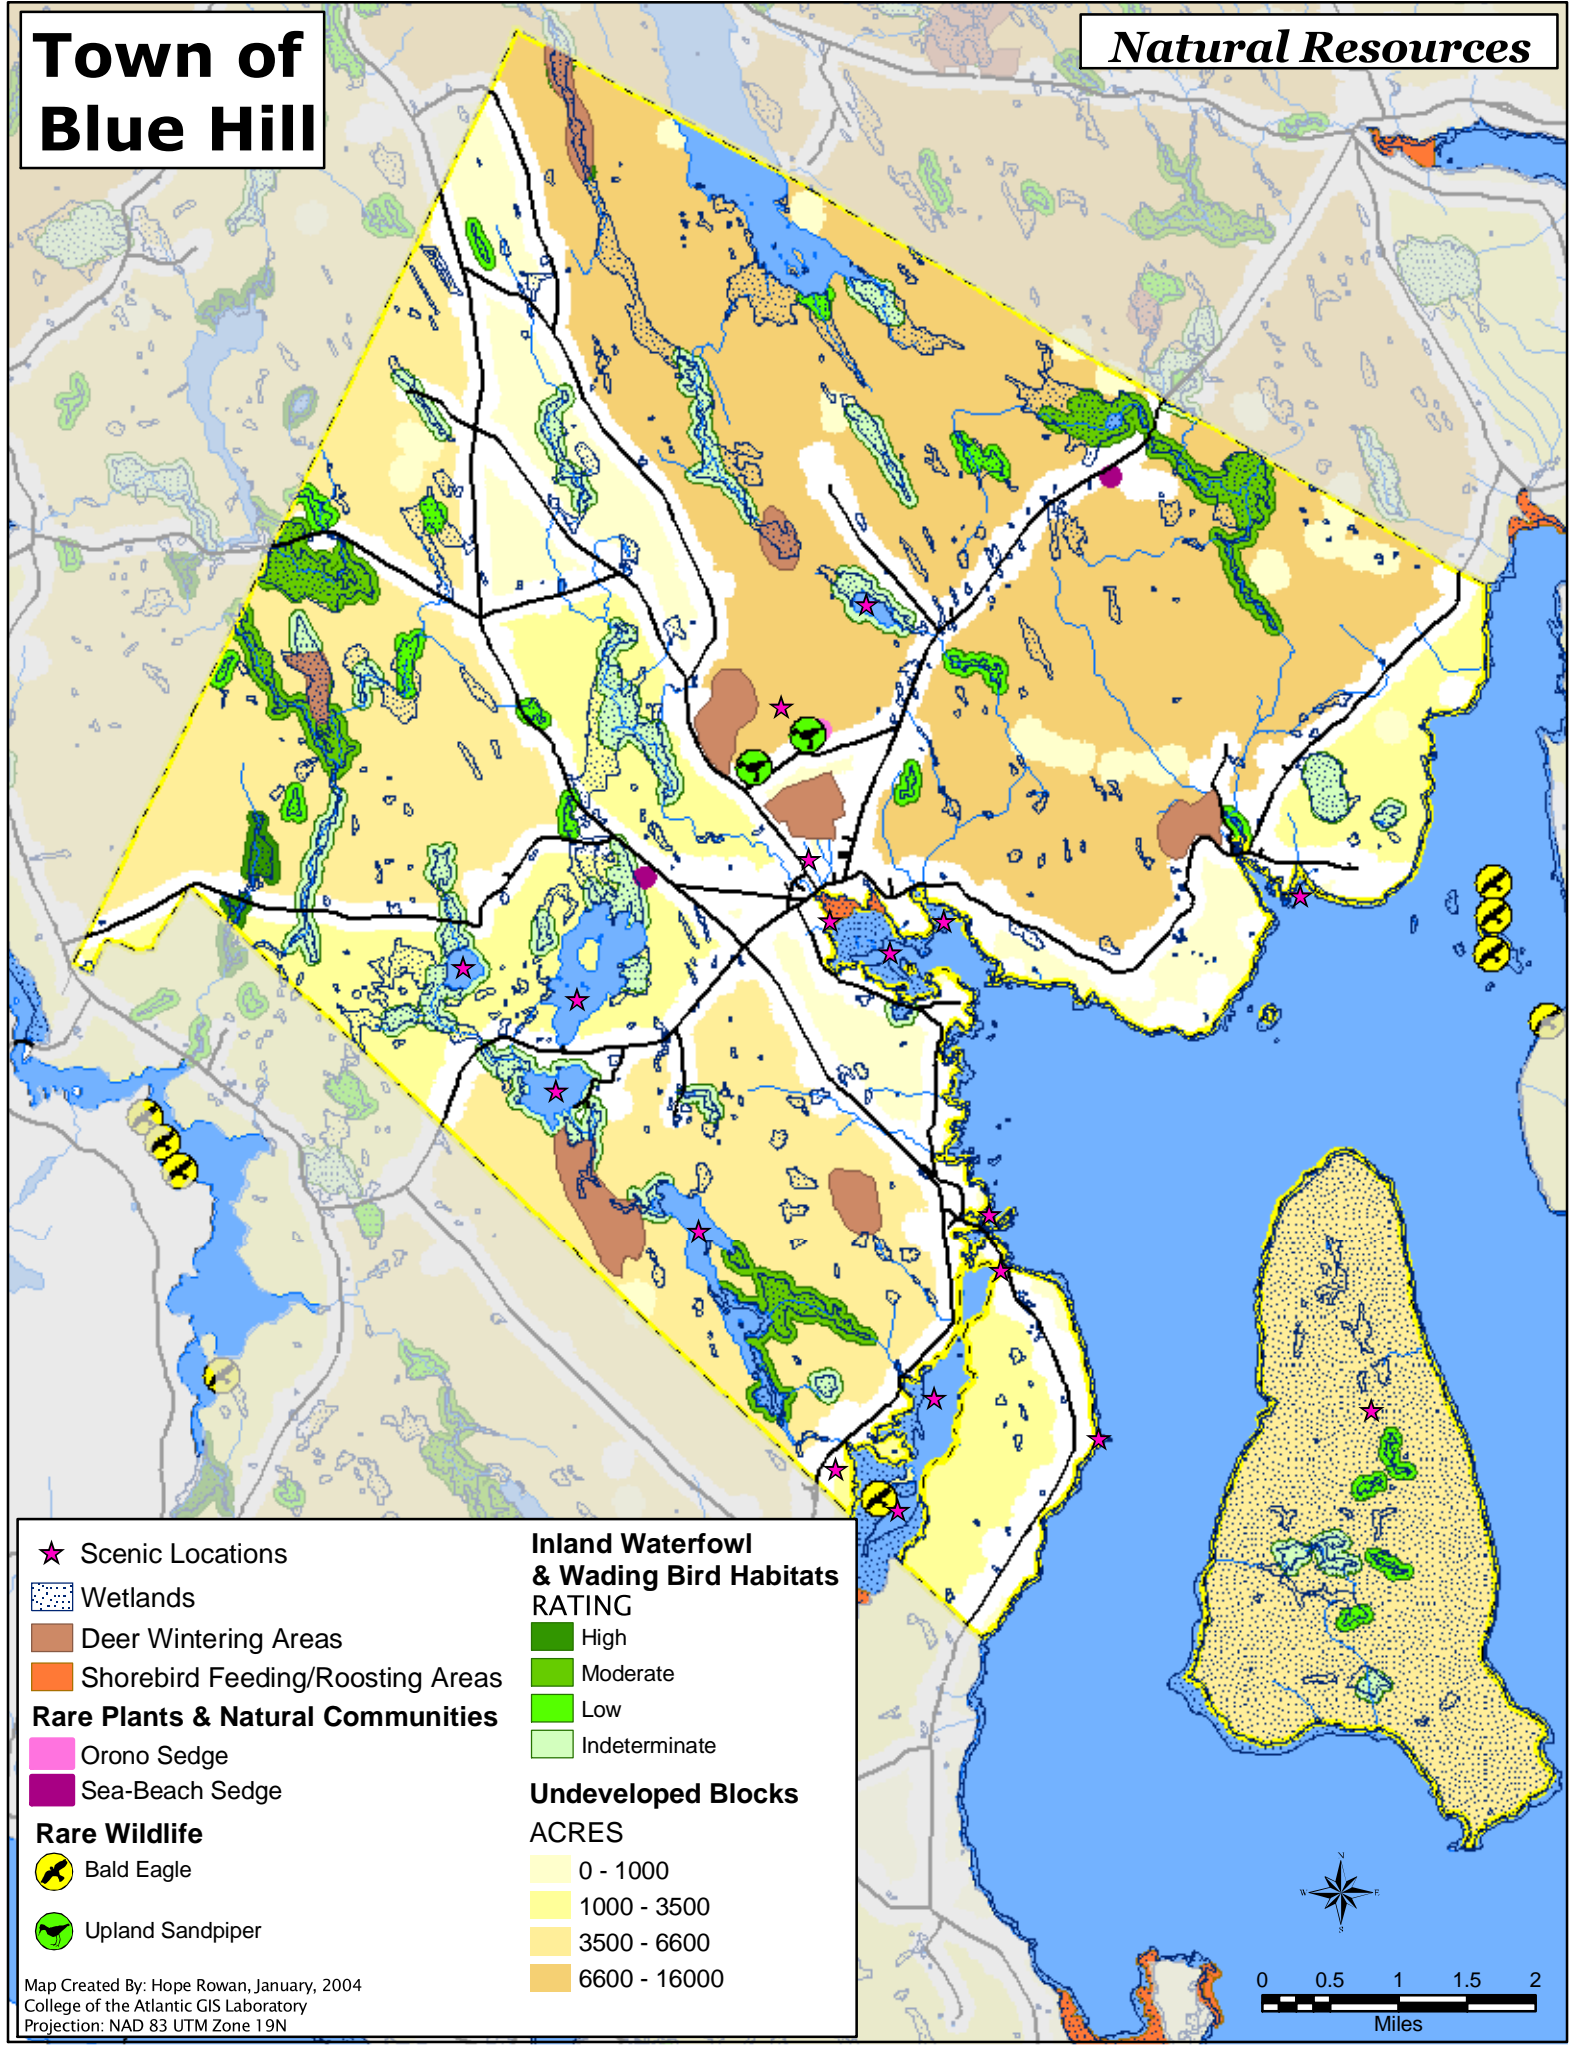

Town of Blue Hill

Natural Resources

★ Scenic Locations

Wetlands

Deer Wintering Areas

Shorebird Feeding/Roosting Areas

Rare Plants & Natural Communities

Orono Sedge

Indeterminate

Undeveloped Blocks

ACRES

0 - 1000

1000 - 3500

3500 - 6600

6600 - 16000