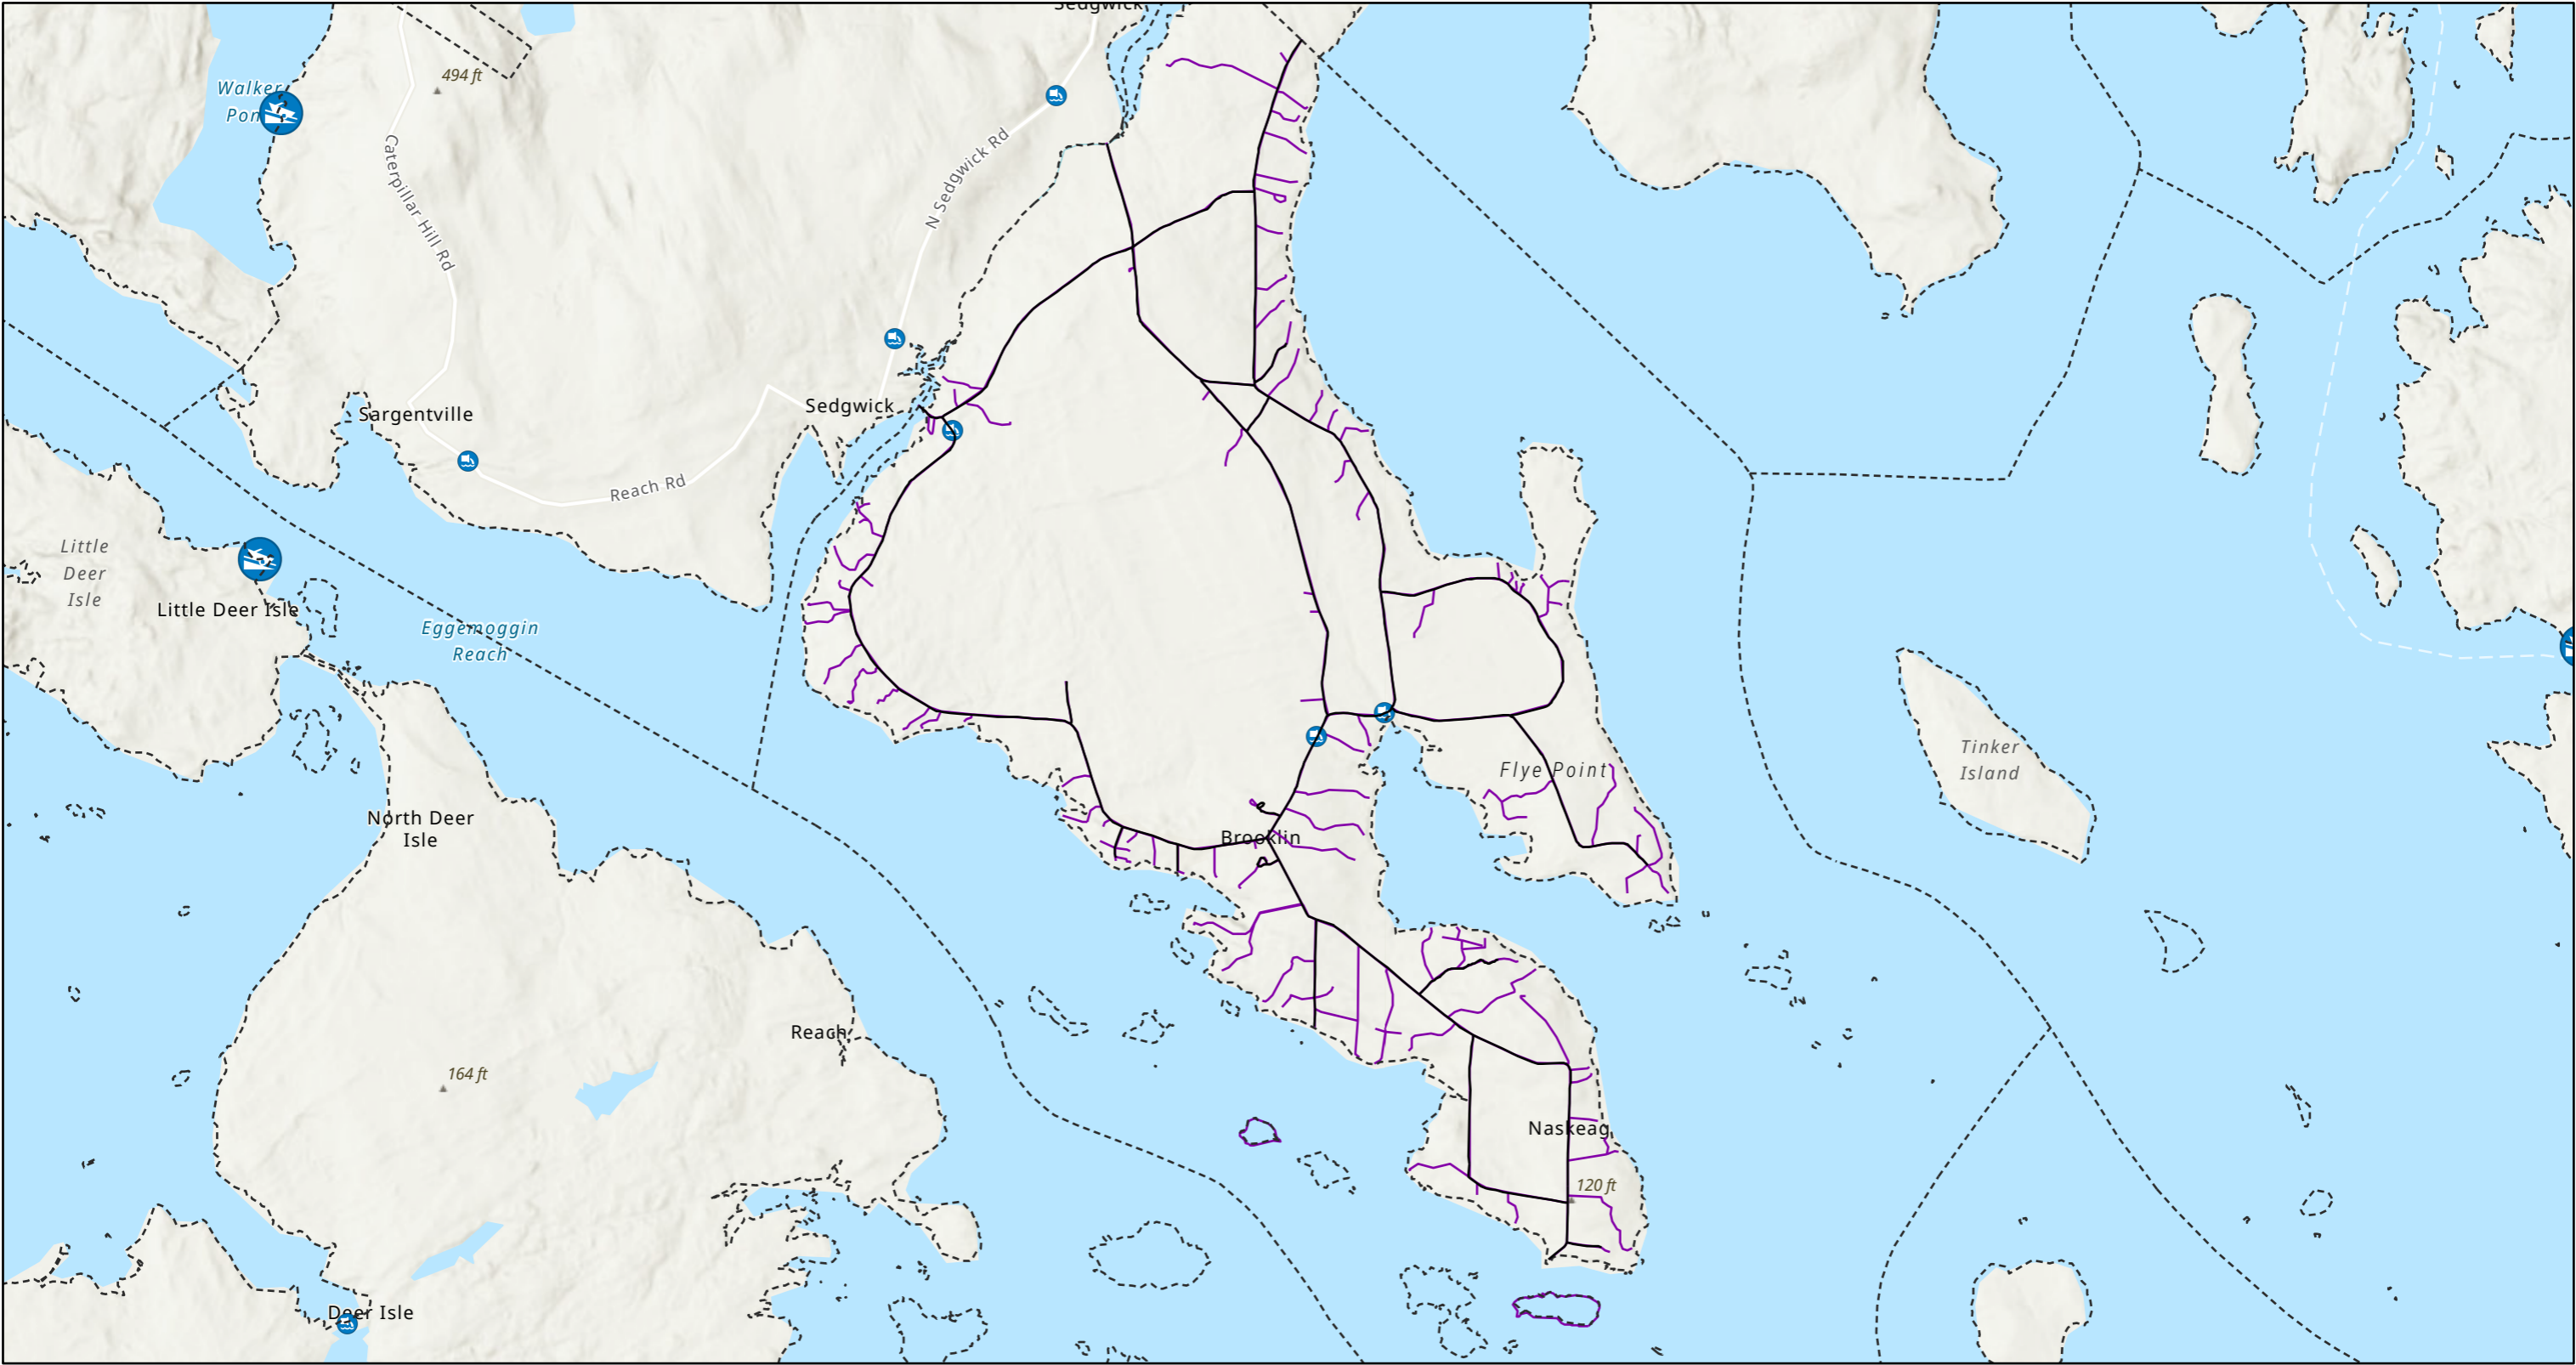

Brooklin Transportation System

12/16/2021

- MainDOT Public Roads
- - - Maine Town and Townships Boundary Lines Feature
- Ⓛ MainDOT Large Culverts - Large Culverts
- Ⓜ Maine Boat Launches GeoLibrary - Maine Boat Launches GeoLibrary
- Maine E911 Roads Feature

Esri, NASA, NGA, USGS, Esri Canada, Esri, HERE, Garmin, SafeGraph, METI/NASA, USGS, EPA, NPS, USDA