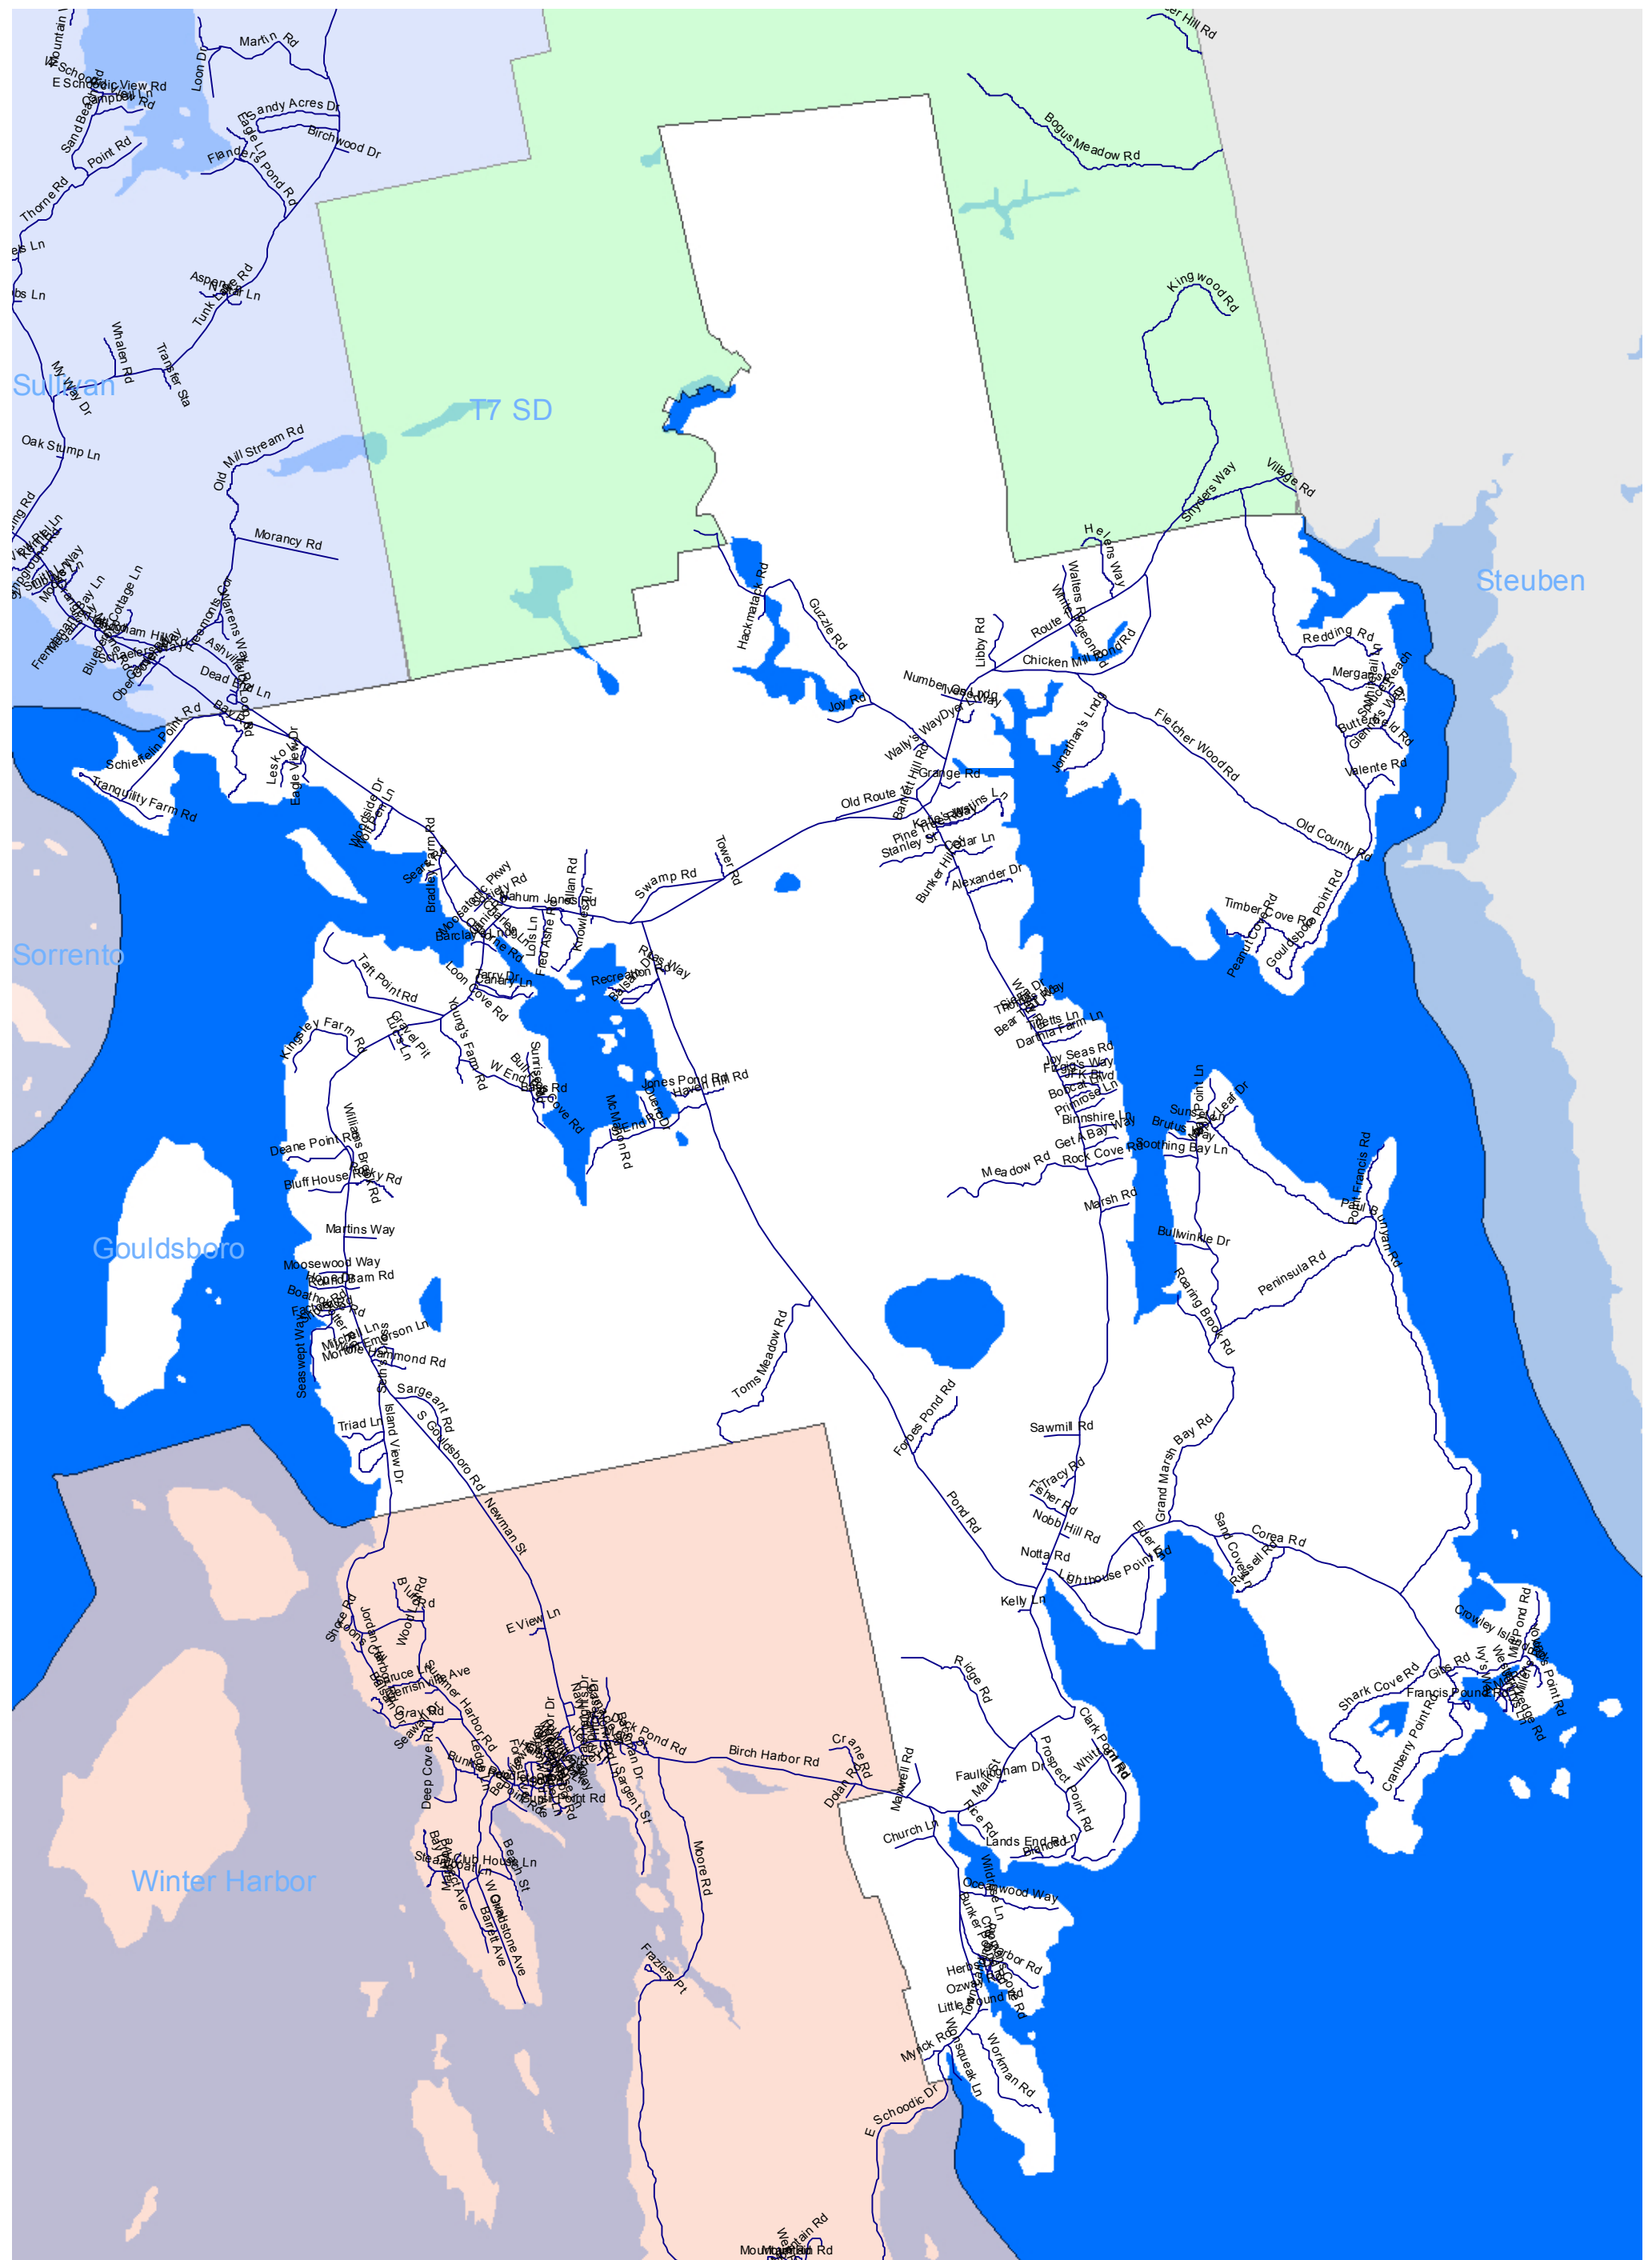

Gouldsboro Transportation Map

0 0.5 1 2 3 4 Miles

Map Prepared by the
Hancock County Planning Commission
Rev: 09/02/11