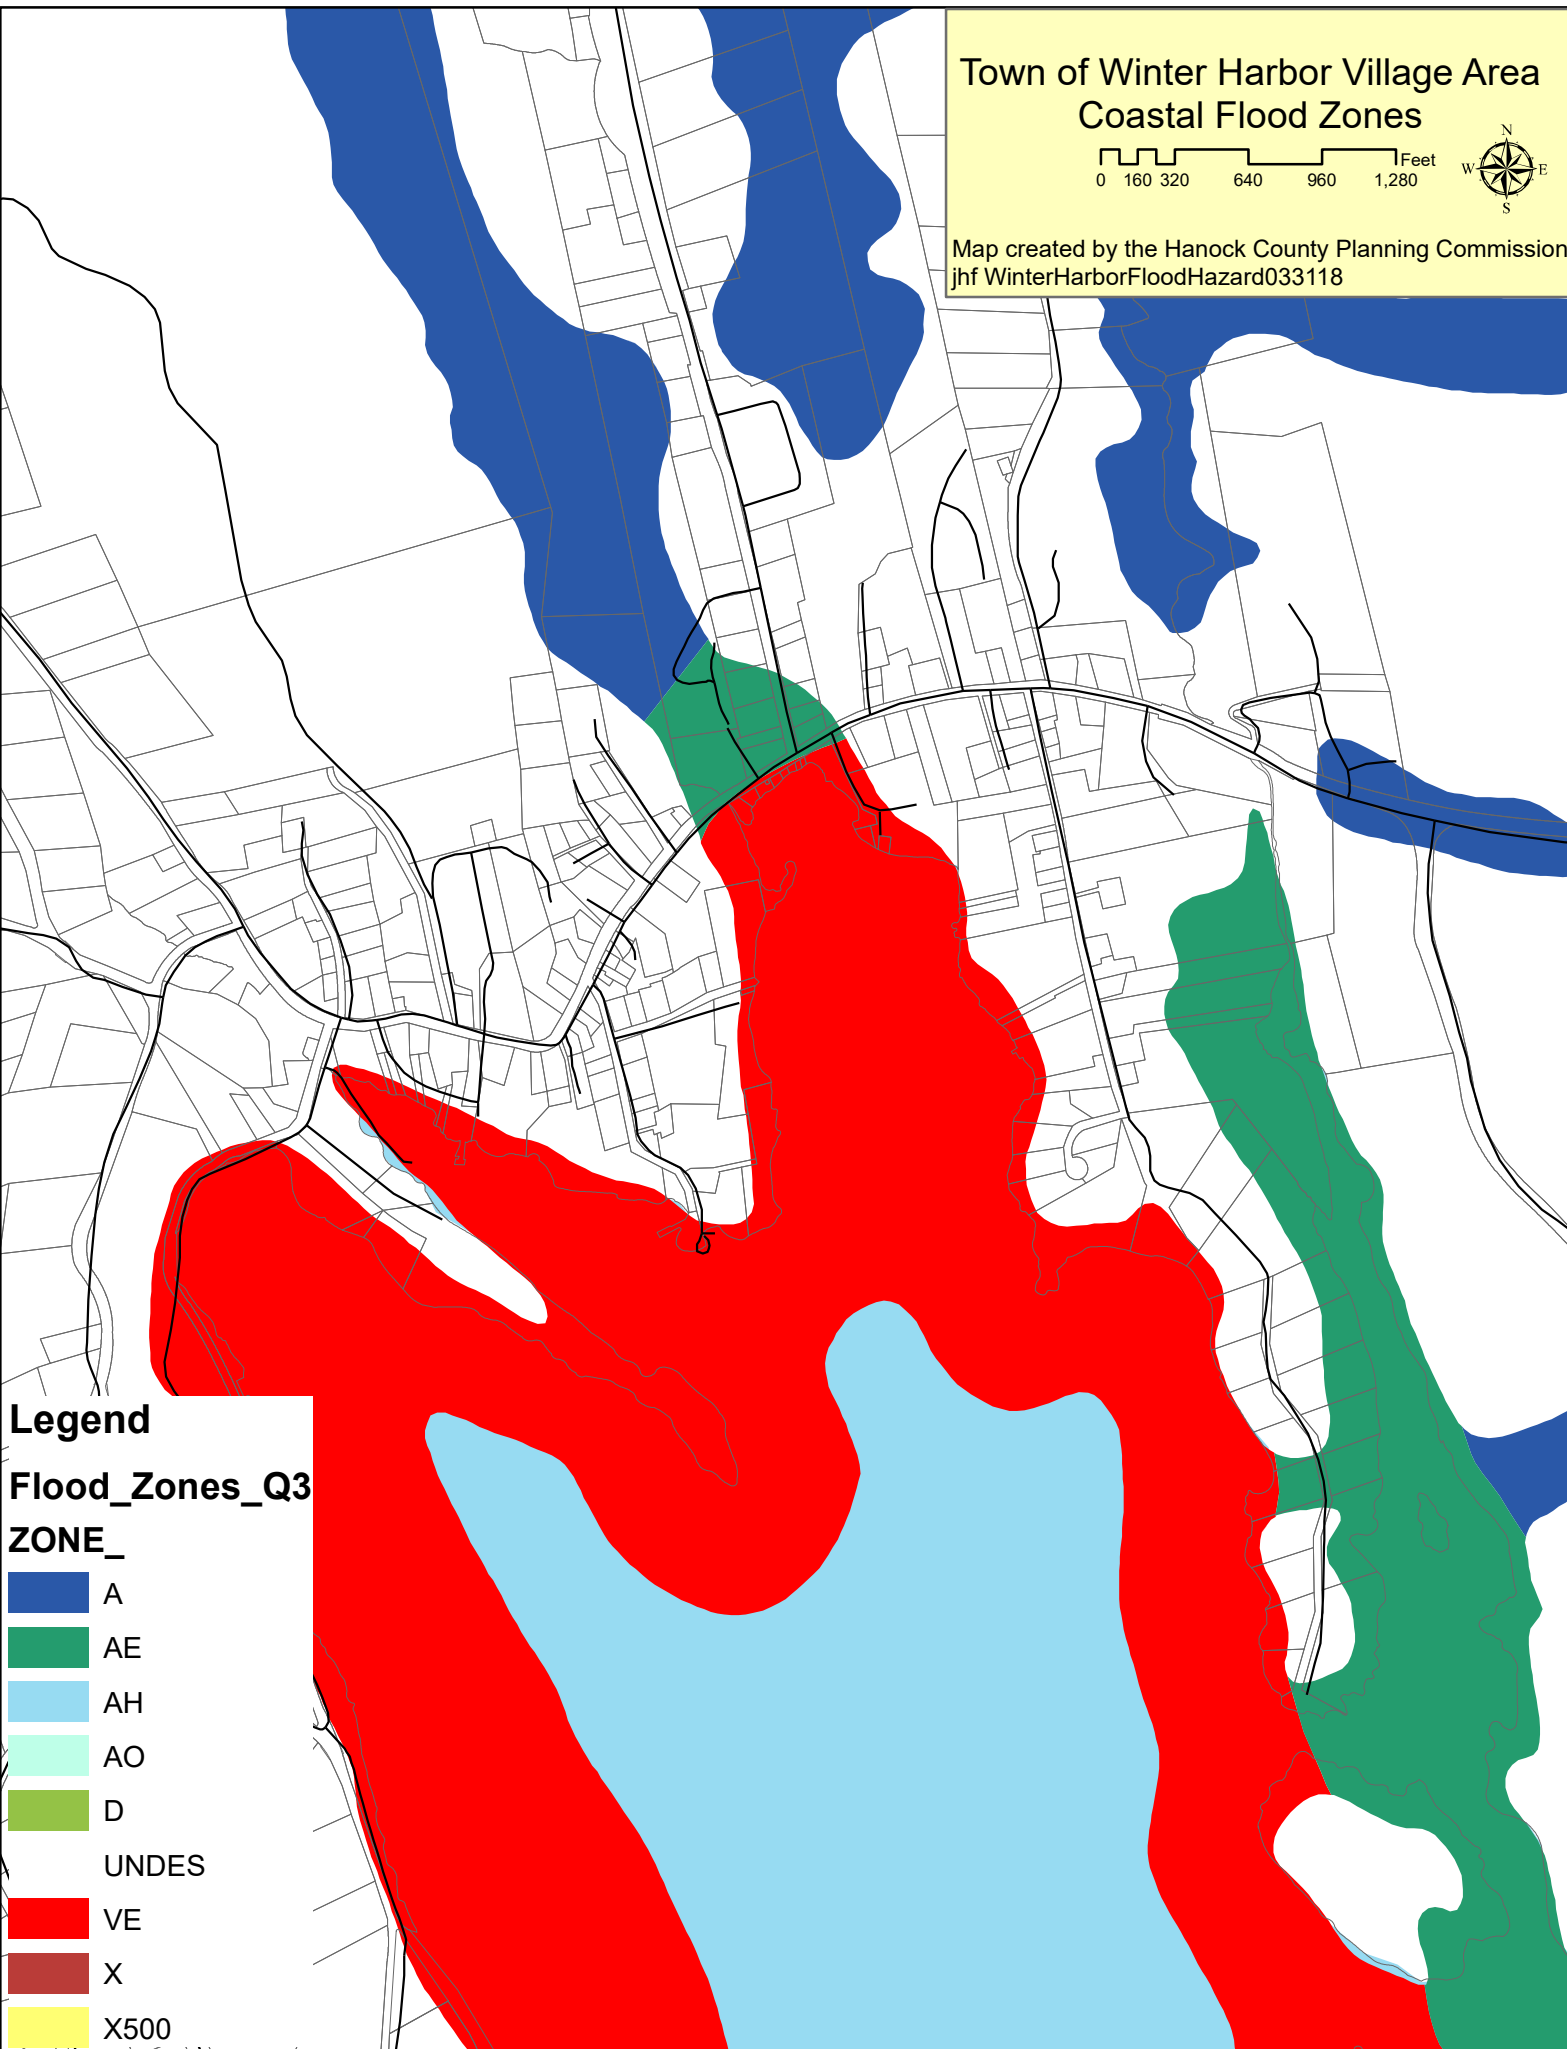

Town of Winter Harbor Village Area Coastal Flood Zones

Map created by the Hancock County Planning Commission
jhf WinterHarborFloodHazard033118

Legend

Flood_Zones_Q3

ZONE_

-  A
-  AE
-  AH
-  AO
-  D
- UNDES
-  VE
-  X
-  X500